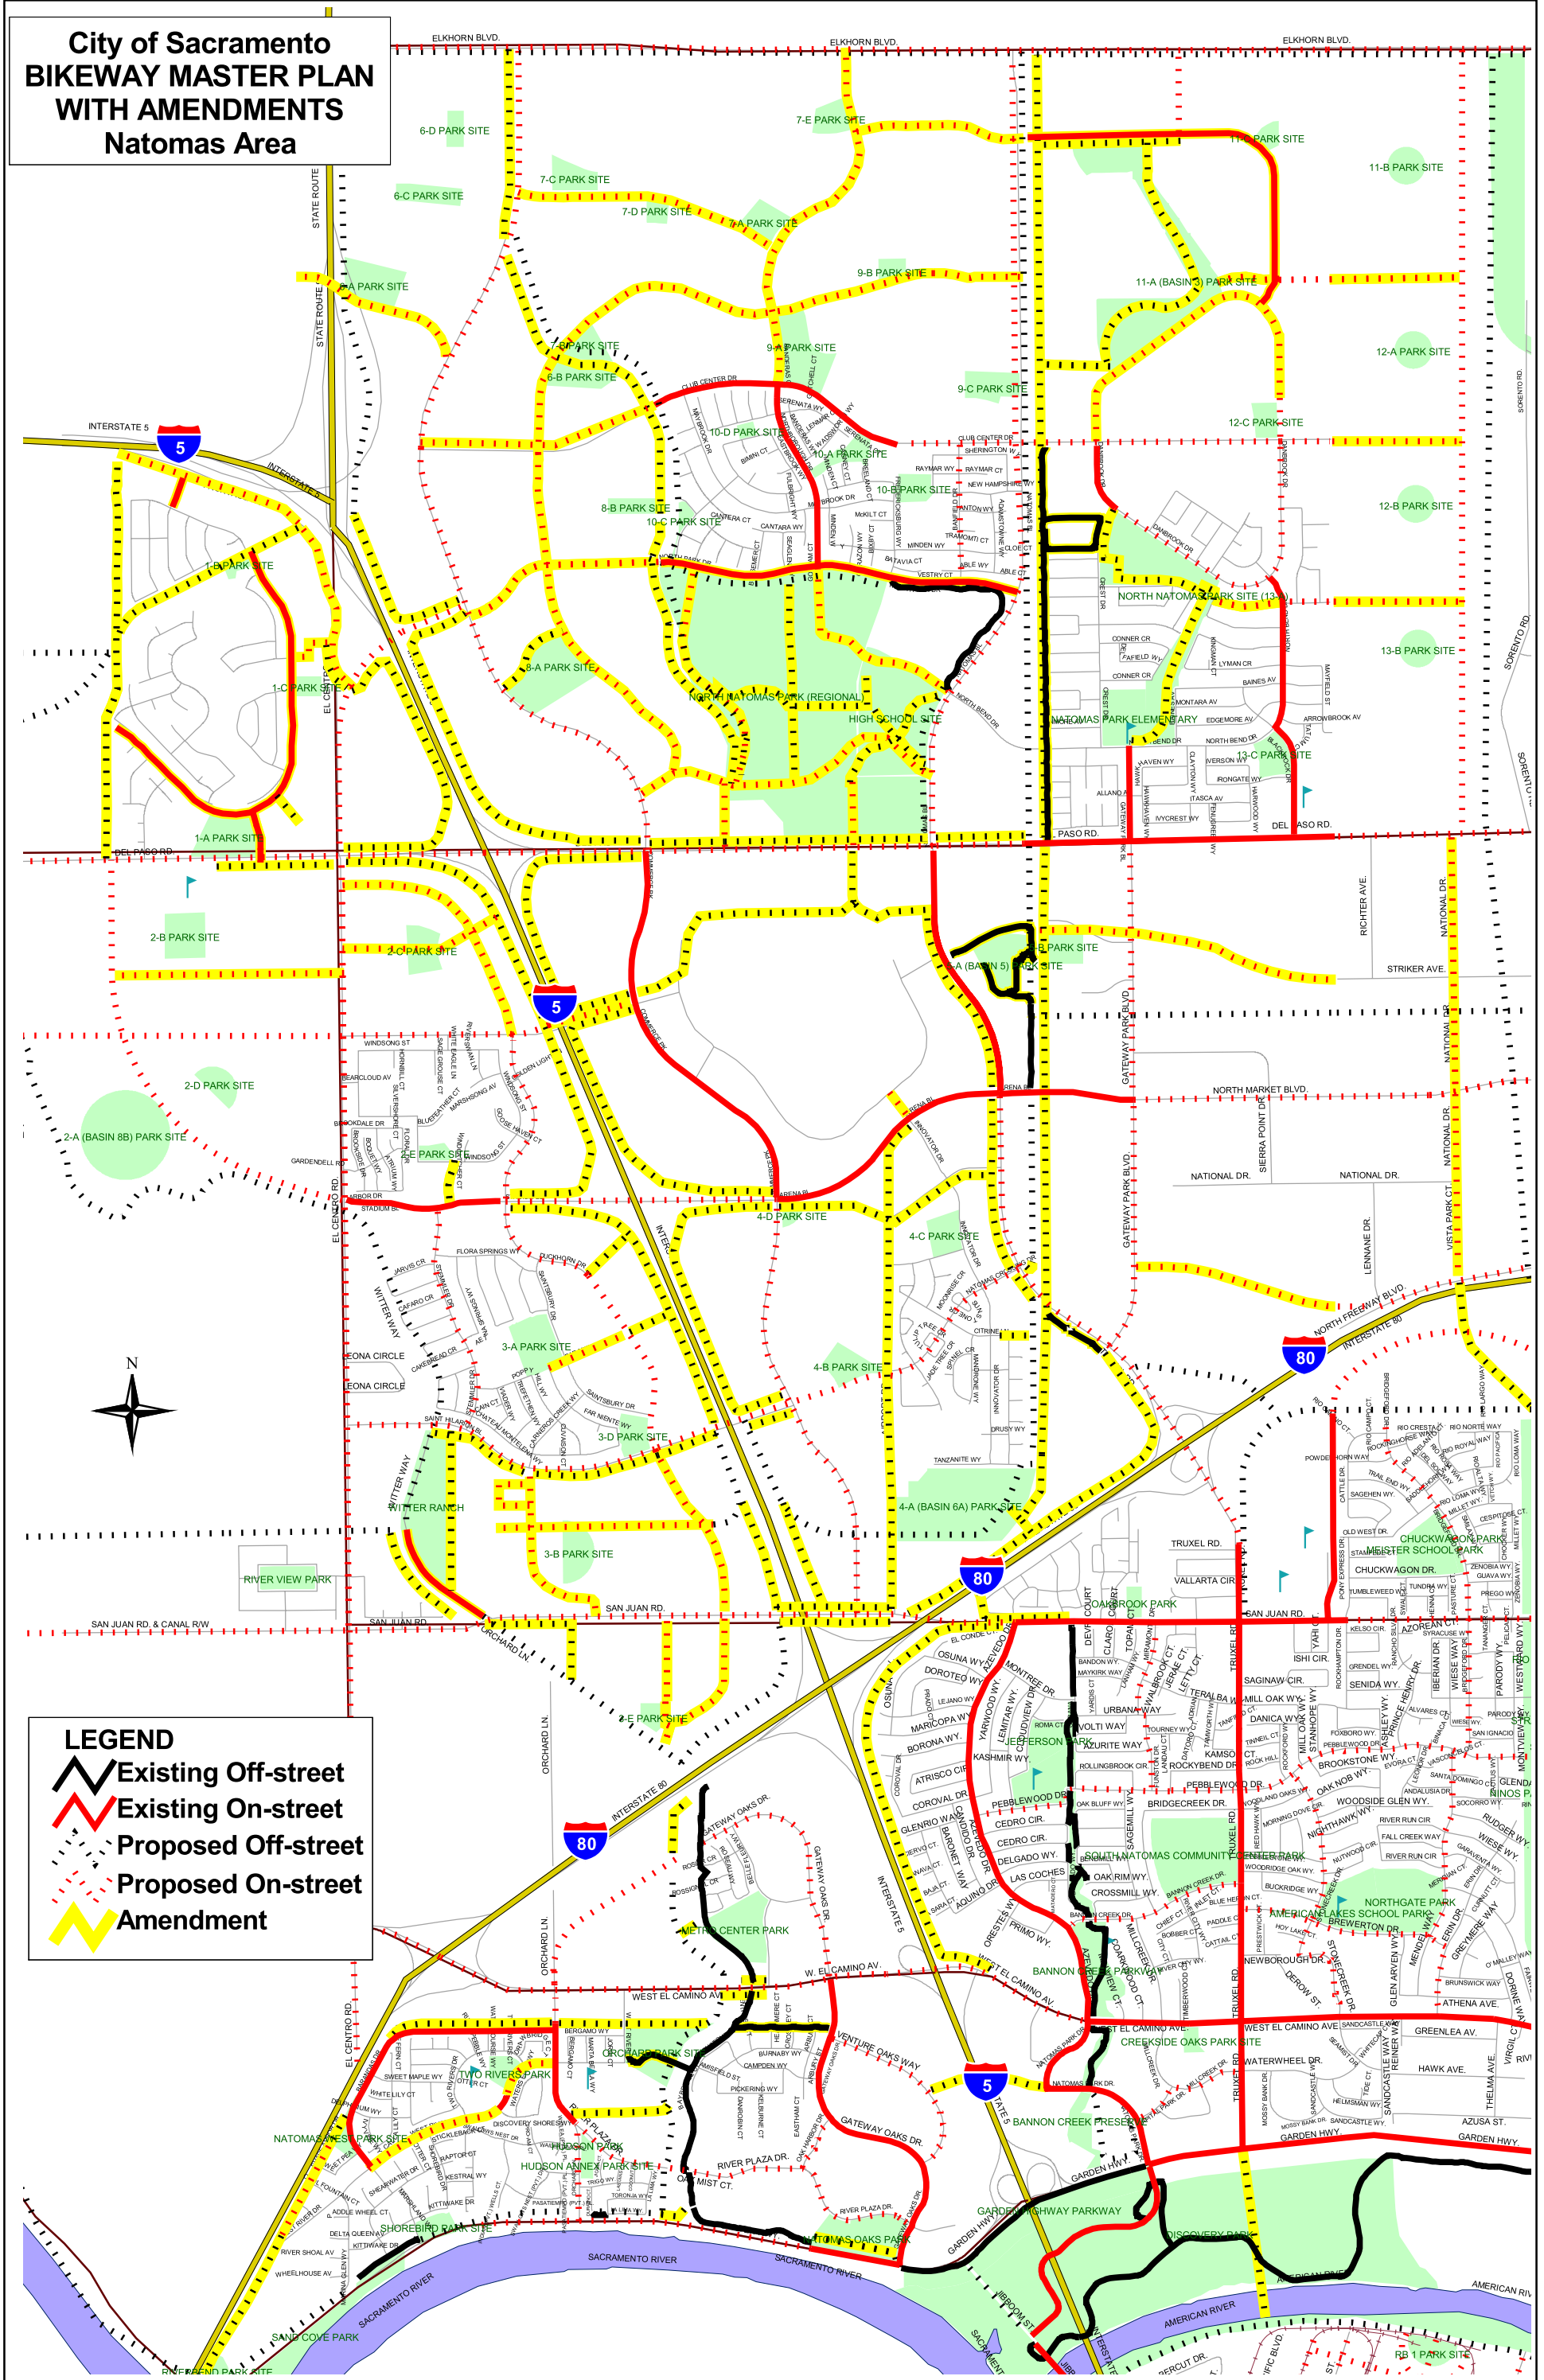

# City of Sacramento BIKEWAY MASTER PLAN WITH AMENDMENTS Natomas Area

**LEGEND**

-  Existing Off-street
-  Existing On-street
-  Proposed Off-street
-  Proposed On-street
-  Amendment