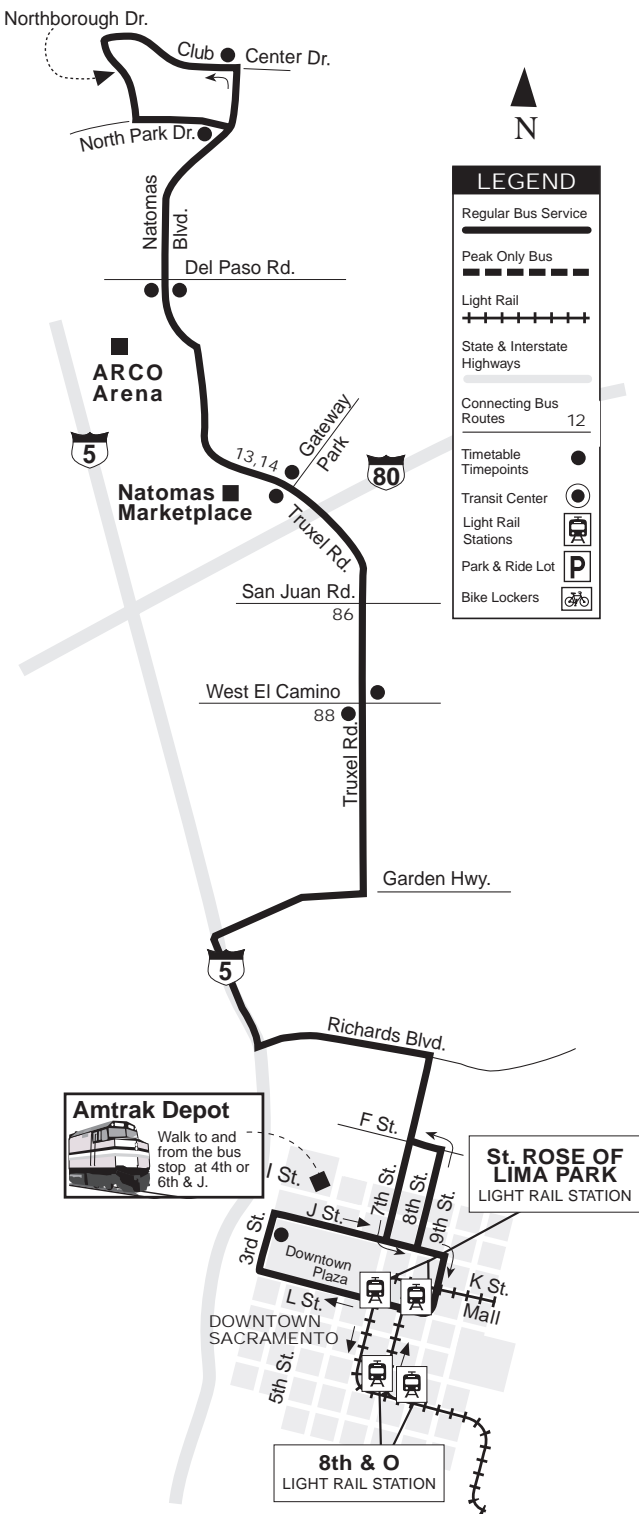

Regional Transit

For RT Information please call:
916-321-BUSS (2877)
Hearing Impaired:
(TDD) 916-483-HEAR (4327)
www.sacrt.com
From Roseville/Citrus Heights: **916-726-BUSS (2877)**
Lost & Found: **916-321-2855**

This publication is available in accessible formats. Please call 916-321-2877 or TDD 916-483-4327 to request an accessible format.