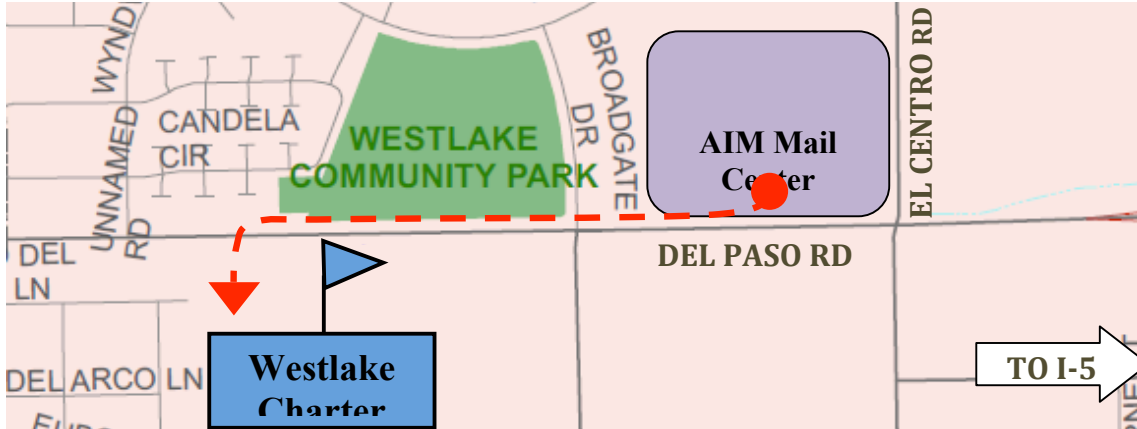

Join Westlake Charter's

WALKING WEDNESDAYS

Walking and biking reduces traffic around school, promotes learning and good health, helps the environment, and best of all, it's FUN!!

Can't walk your child to school? Meet up with the walking school bus in the Walgreens Shopping Plaza (El Centro Rd. and Del Paso Rd.) where students will walk together as a group to school; adult volunteers will be present. Make sure you stop by our tables on campus to get your Walking Wednesday card punched because you might even get a special prize! Accumulate an assortment of different colored charms on your necklace or keychain because that's the cool thing to do. We'd like to see even more participation and encourage our students to walk or bike to school on Wednesdays and every day!

Drop-off starts at 8:00am

Departure at 8:10am

We encourage all students and parents to join us in making this a great program.

Mark your calendars for *EVERY* Wednesday and let's keep the momentum going!